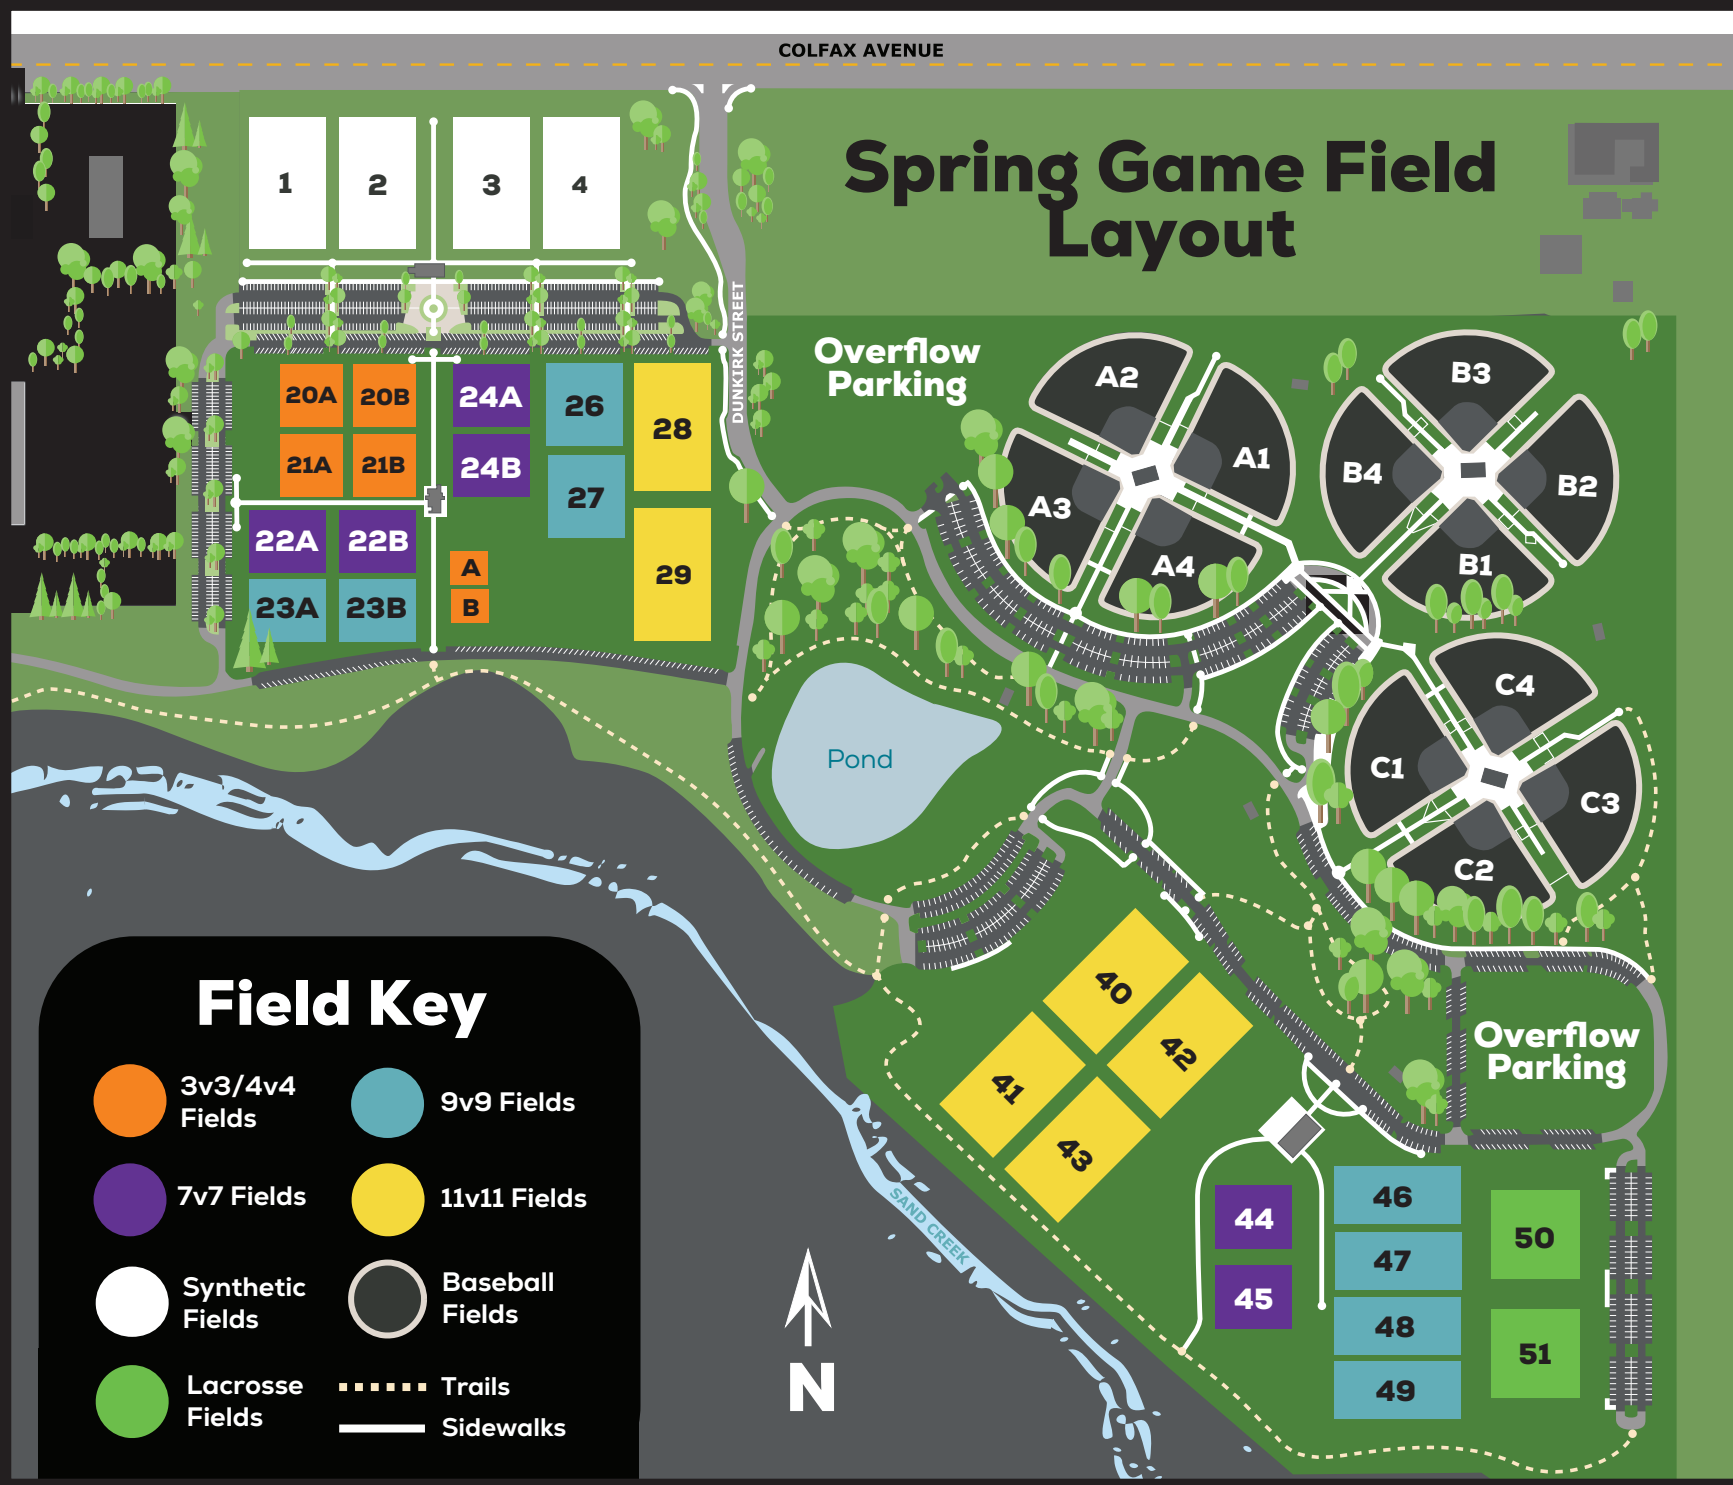

COLFAX AVENUE

Spring Game Field Layout

Overflow Parking

Overflow Parking

Pond

SAND CREEK

DUNKIRK STREET

Field Key

- 3v3/4v4 Fields
- 7v7 Fields
- Synthetic Fields
- Lacrosse Fields
- 9v9 Fields
- 11v11 Fields
- Baseball Fields
- Trails
- Sidewalks

AURORA SPORTS PARK

mldandon@AuroraGov.org • 303.326.8716